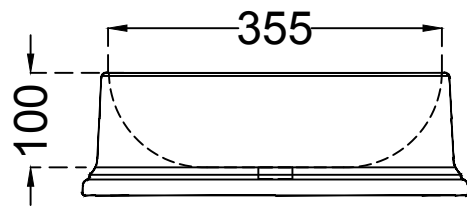

TOP VIEW

BOTTOM VIEW

SIDE VIEW

BACK VIEW

	Jaquar Group Global Headquarters Plot No. 3, Sector- M-11, IMT Manesar Gurgaon, NCR - 122050, India E-mail : Sales: support@jaquar.com Customer Service : service@jaquar.com		ITEM CODE VCS-BLM-503901
			ITEM TYPE TABLE TOP BASIN
			ITEM SIZE 410x410x130 mm
	ALL DIMENSIONS ARE IN MM. (TOLERANCE ± 5 MM)		