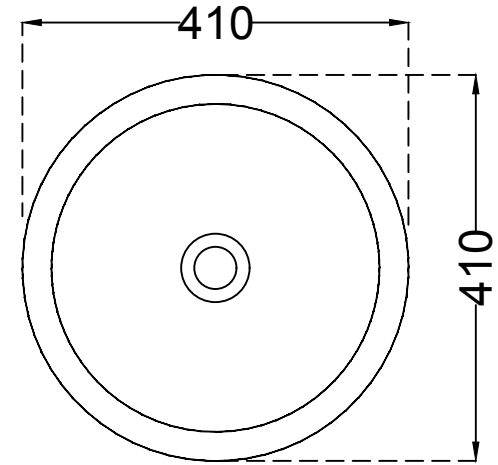

TOP VIEW

BOTTOM VIEW

SIDE VIEW

BACK VIEW

	Jaquar Group Global Headquarters Plot No. 3, Sector- M-11, IMT Manesar Gurgaon, NCR - 122050, India E-mail : Sales: support@jaquar.com Customer Service : service@jaquar.com		ITEM CODE VCS-BLM-503901
			ITEM TYPE TABLE TOP BASIN
			ITEM SIZE 410x410x130 mm
	ALL DIMENSIONS ARE IN MM. (TOLERANCE ± 5 MM)		