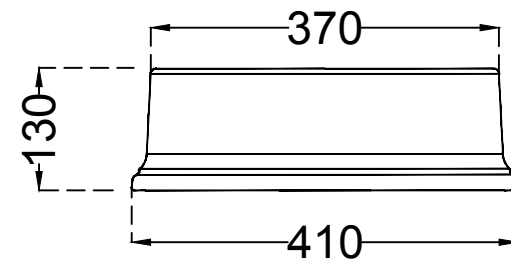

TOP VIEW

BOTTOM VIEW

SIDE VIEW

BACK VIEW

	Jaquar Group Global Headquarters Plot No. 3, Sector- M-11, IMT Manesar Gurgaon, NCR - 122050, India E-mail : Sales: support@jaquar.com Customer Service : service@jaquar.com		ITEM CODE VCS-BLM-503901
			ITEM TYPE TABLE TOP BASIN
			ITEM SIZE 410x410x130 mm
	ALL DIMENSIONS ARE IN MM. (TOLERANCE ± 5 MM)		