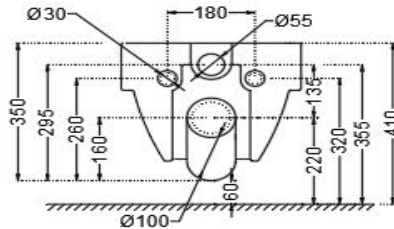

SPECIFICATION DATA SHEET

PRODUCT DETAILS

Manufacturer :	Artize	Type:	Wall hung WC (water closet)
Colour:	White	Flush valves	Regular, Dual & I Flush advantages
Outlet	Horizontal	Material:	Ceramic - V C
Technical Details:	Internal diameter of inlet hole dia. $\varnothing 55 \pm 3$ mm External diameter of outlet hole dia. $\varnothing 100 \pm 5$ mm		

ARTICLE NAME: WALL HUNG WC

TECHNICAL DIMENSIONS

TOP VIEW

SIDE VIEW

BACK VIEW

Product Dimension	370x540x350 mm	FEATURES
Product Weight	26.0 kg	Rimless WC with Blind Installation Kit, UF soft close slim seat cover, Anti bacterial seat cover and Glaze, Exclusive Design. Complete Trap Wash, 3/6 LPF. Inspired by Kazimir Malevich Artwork.
ACCESSORIES INCLUDED		
UF Soft Close Seat cover		LIS-WHT-71101
Fixing kit		ZPS-WHT-FB13
ACCESSORIES EXCLUDED		
Rag bolt		ZPS-SNS-RB07
Concealed cistern		APC-WHT-5012500FS, APC-WHT-5012500FP
CERTIFICATION		

Compliance : EN 997 :2012+A1:2015

DISCLAIMER: Our every effort has been made to ensure factual accuracy, the information presented subject to changes due to requirements in different sites, markets and/ or countries. All dimensions are in mm (Tolerance ± 5 MM). Jaquar reserves the right to make the necessary amendments at any time without prior notice.