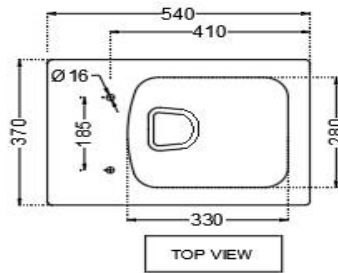

SPECIFICATION DATA SHEET

PRODUCT DETAILS

Manufacturer :	Artize	Type:	Wall hung WC (water closet)
Colour:	White	Flush valves	Regular, Dual & I Flush advantages
Outlet	Horizontal	Material:	Ceramic - V C
Technical Details:	Internal diameter of inlet hole dia. $\varnothing 55 \pm 3$ mm External diameter of outlet hole dia. $\varnothing 100 \pm 5$ mm		

ARTICLE NAME: WALL HUNG WC

TECHNICAL DIMENSIONS

TOP VIEW

SIDE VIEW

BACK VIEW

Product Dimension	370x540x350 mm	FEATURES
Product Weight	26.0 kg	Rimless WC with Blind Installation Kit, UF soft close slim seat cover, Anti bacterial seat cover and Glaze, Exclusive Design. Complete Trap Wash, 3/6 LPF. Inspired by Kazimir Malevich Artwork.
ACCESSORIES INCLUDED		
UF Soft Close Seat cover		LIS-WHT-71101
Fixing kit		ZPS-WHT-FB13
ACCESSORIES EXCLUDED		
Rag bolt		ZPS-SNS-RB07
Concealed cistern		APC-WHT-5012500FS, APC-WHT-5012500FP
CERTIFICATION		

Compliance : EN 997 :2012+A1:2015

DISCLAIMER: Our every effort has been made to ensure factual accuracy, the information presented subject to changes due to requirements in different sites, markets and/ or countries. All dimensions are in mm (Tolerance ± 5 MM). Jaquar reserves the right to make the necessary amendments at any time without prior notice.