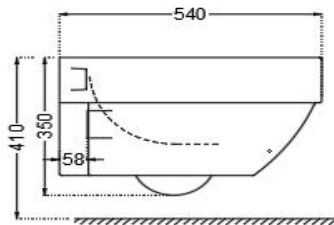

SPECIFICATION DATA SHEET

PRODUCT DETAILS

Manufacturer :	Artize	Type:	Wall hung WC (water closet)
Colour:	White	Flush valves	Regular, Dual & I Flush advantages
Outlet	Horizontal	Material:	Ceramic - V C
Technical Details:	Internal diameter of inlet hole dia. $\varnothing 55 \pm 3$ mm External diameter of outlet hole dia. $\varnothing 100 \pm 5$ mm		

ARTICLE NAME: WALL HUNG WC

TECHNICAL DIMENSIONS

TOP VIEW

SIDE VIEW

BACK VIEW

Product Dimension	370x540x350 mm	FEATURES
Product Weight	26.0 kg	Rimless WC with Blind Installation Kit, UF soft close slim seat cover, Anti bacterial seat cover and Glaze, Exclusive Design. Complete Trap Wash, 3/6 LPF. Inspired by Kazimir Malevich Artwork.
ACCESSORIES INCLUDED		
UF Soft Close Seat cover		LIS-WHT-71101
Fixing kit		ZPS-WHT-FB13
ACCESSORIES EXCLUDED		
Rag bolt		ZPS-SNS-RB07
Concealed cistern		APC-WHT-5012500FS, APC-WHT-5012500FP
CERTIFICATION		

Compliance : EN 997 :2012+A1:2015

DISCLAIMER: Our every effort has been made to ensure factual accuracy, the information presented subject to changes due to requirements in different sites, markets and/ or countries. All dimensions are in mm (Tolerance ± 5 MM). Jaquar reserves the right to make the necessary amendments at any time without prior notice.