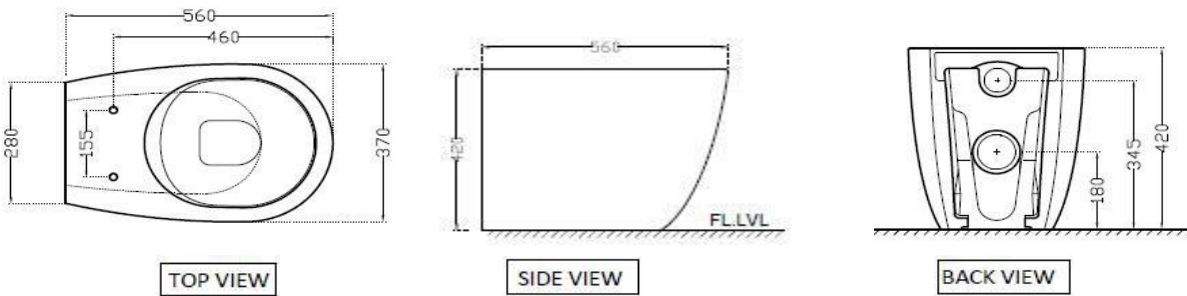

SPECIFICATION DATA SHEET

PRODUCT DETAILS

Manufacturer :	Artize	Type:	Back To Wall WC
Colour:	White	Flush valves	Regular, Dual & I Flush advantages
Outlet	Horizontal	Material:	Ceramic - Vitreous China
Technical Details:	Internal diameter of inlet hole dia. $\varnothing 55 \pm 3$ mm		
	External diameter of outlet hole dia. $\varnothing 100 \pm 5$ mm		
	Vertical distance between the Floor and the centre line of the waste outlet hole ≤ 180 mm		

PRODUCT IMAGE

TECHNICAL DRAWING

Product Dimension	370x560x420 mm	FEATURES
Product Weight	23.1 kg	Rimless WC, Quick Release slim seat cover, Efficient Dual Flushing - 3/6 LPF.

ACCESSORIES INCLUDED

UF soft close slim seat cover	SGS-WHT-41103UF
Floor Fixing kit	ZPS-SNS-FB02

ACCESSORIES EXCLUDED

Concealed cistern	APC-WHT-5012500FS, APC-WHT-5012500FP
-------------------	--------------------------------------

CERTIFICATION

Compliance : EN 997 :2012+A1:2015	CE
--	-----------

DISCLAIMER: Our every effort has been made to ensure factual accuracy, the information presented subject to changes due to requirements in different sites, markets and/ or countries. All dimensions are in mm (Tolerance ± 5 MM). Jaquar reserves the right to make the necessary amendments at any time without prior notice.