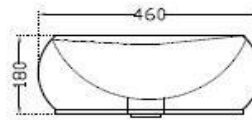

SPECIFICATION DATA SHEET

PRODUCT DETAILS

| | | | |
|------------------------------------------------------------------------------------------------------|--------------------------------------------------------|------------------|-----------------|
| Manufacturer: | Artize | Type: | Table Top Basin |
| Outlet | Vertical | Colour: | White |
| | ID of waste outlet hole dia. $\varnothing 50 \pm 3$ mm | Material: | Fine fire clay |
| Horizontal distance between the Bowl edge and the centre line of the waste outlet hole ≤ 440 mm | | | |

PRODUCT IMAGE

TECHNICAL DRAWING

TOP VIEW

SIDE VIEW

| | | |
|------------------------------|----------------|-----------------------------------------------------------------------------------|
| Product Dimension | 710x460x180 mm | FEATURES Exclusive Design, Basin without Tap Hole, Anti Germ Glaze. |
| Basin Inner Dimension | 650x400x125 mm | |
| Product Weight | 14.0 kg. | |

CERTIFICATION

Compliance : EN 997 :2012+A1:2015 / MS 1522:2015

DISCLAIMER: Our every effort has been made to ensure factual accuracy, the information presented subject to changes due to requirements in different sites, markets and/ or countries. All dimensions are in mm (Tolerance ± 5 MM). Jaquar reserves the right to make the necessary amendments at any time without prior notice.