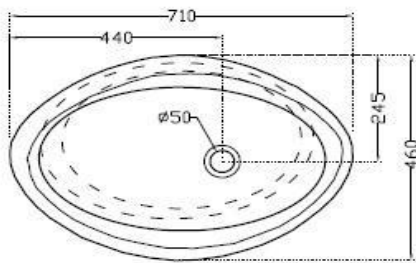

SPECIFICATION DATA SHEET

PRODUCT DETAILS

| | | | |
|------------------------------------------------------------------------------------------------------|--------------------------------------------------------|------------------|-----------------|
| Manufacturer: | Artize | Type: | Table Top Basin |
| Outlet | Vertical | Colour: | White |
| | ID of waste outlet hole dia. $\varnothing 50 \pm 3$ mm | Material: | Fine fire clay |
| Horizontal distance between the Bowl edge and the centre line of the waste outlet hole ≤ 440 mm | | | |

PRODUCT IMAGE

TECHNICAL DRAWING

TOP VIEW

SIDE VIEW

| | | |
|------------------------------|----------------|-----------------------------------------------------------------------------------|
| Product Dimension | 710x460x180 mm | FEATURES Exclusive Design, Basin without Tap Hole, Anti Germ Glaze. |
| Basin Inner Dimension | 650x400x125 mm | |
| Product Weight | 14.0 kg. | |

CERTIFICATION

Compliance : EN 997 :2012+A1:2015 / MS 1522:2015

DISCLAIMER: Our every effort has been made to ensure factual accuracy, the information presented subject to changes due to requirements in different sites, markets and/ or countries. All dimensions are in mm (Tolerance ± 5 MM). Jaquar reserves the right to make the necessary amendments at any time without prior notice.