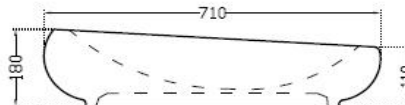

SPECIFICATION DATA SHEET

PRODUCT DETAILS

Manufacturer :	Artize	Type:	Table Top Basin
Outlet	Vertical	Colour:	White and Black
Technical Details:	ID of waste outlet hole dia. $\varnothing 50 \pm 3$ mm	Material:	Fine Fire Clay
Horizontal distance between the Bowl edge and the centre line of the waste outlet hole ≤ 265 & 230 mm			

PRODUCT IMAGE

TECHNICAL DRAWING

TOP VIEW

FRONT VIEW

Product Dimension	710x460x180 mm	FEATURES Dual Colour Basin , Anti Germ Glaze
Basin Inner Dimension	605x390x100 mm	
Product Weight	14.6 kg	

CERTIFICATION

Compliance : EN 14688:2015 (E) /MS 2578:2014, AMD. 1 : 2017

DISCLAIMER: Our every effort has been made to ensure factual accuracy, the information presented subject to changes due to requirements in different sites, markets and/ or countries. All dimensions are in mm (Tolerance ± 5 MM). Jaquar reserves the right to make the necessary amendments at any time without prior notice.