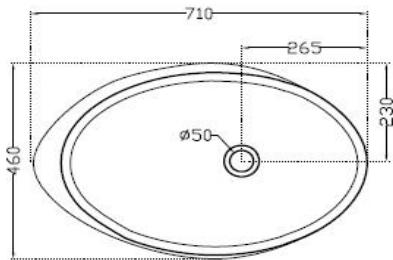

SPECIFICATION DATA SHEET

PRODUCT DETAILS

Manufacturer :	Artize	Type:	Table Top Basin
Outlet	Vertical	Colour:	White and Black
Technical Details:	ID of waste outlet hole dia. $\varnothing 50 \pm 3$ mm	Material:	Fine Fire Clay
Horizontal distance between the Bowl edge and the centre line of the waste outlet hole ≤ 265 & 230 mm			

PRODUCT IMAGE

TECHNICAL DRAWING

TOP VIEW

FRONT VIEW

Product Dimension	710x460x180 mm	FEATURES Dual Colour Basin , Anti Germ Glaze
Basin Inner Dimension	605x390x100 mm	
Product Weight	14.6 kg	

CERTIFICATION

Compliance : EN 14688:2015 (E) /MS 2578:2014, AMD. 1 : 2017

DISCLAIMER: Our every effort has been made to ensure factual accuracy, the information presented subject to changes due to requirements in different sites, markets and/ or countries. All dimensions are in mm (Tolerance ± 5 MM). Jaquar reserves the right to make the necessary amendments at any time without prior notice.